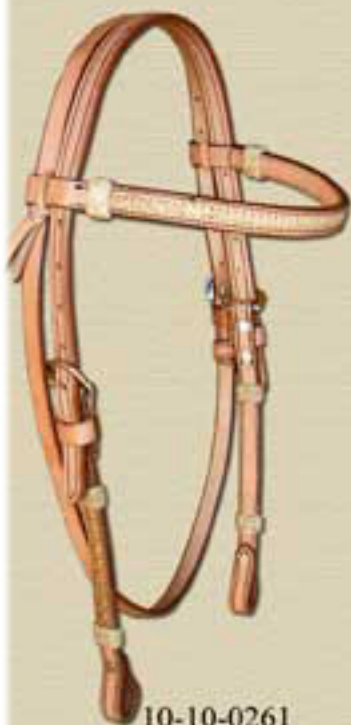

Order total - \$500.00 - discount 5%
\$750.00 - discount 10%
\$1000.00 - discount 15%
\$1250.00 - discount 20%

Tack closeouts:

For great bargains, see our tack closeout items in the online brochure at www.bbarbwholesale.com. Find them by first clicking on the "pricelists & catalogs" link and then by clicking on the "wholesale pricelists" link. A username and password will be required to view this area. You may contact us for the username and password information.

10-10-0120
single ply
buckle cheeks

10-10-0116
single ply
quick adjust bit end

10-10-0110
single ply
double cheek

10-10-0261
double ply
rawhide crossbraid

10-10-0270N
single ply
basket stamped

10-10-0271N
double ply
basket w/rawhide