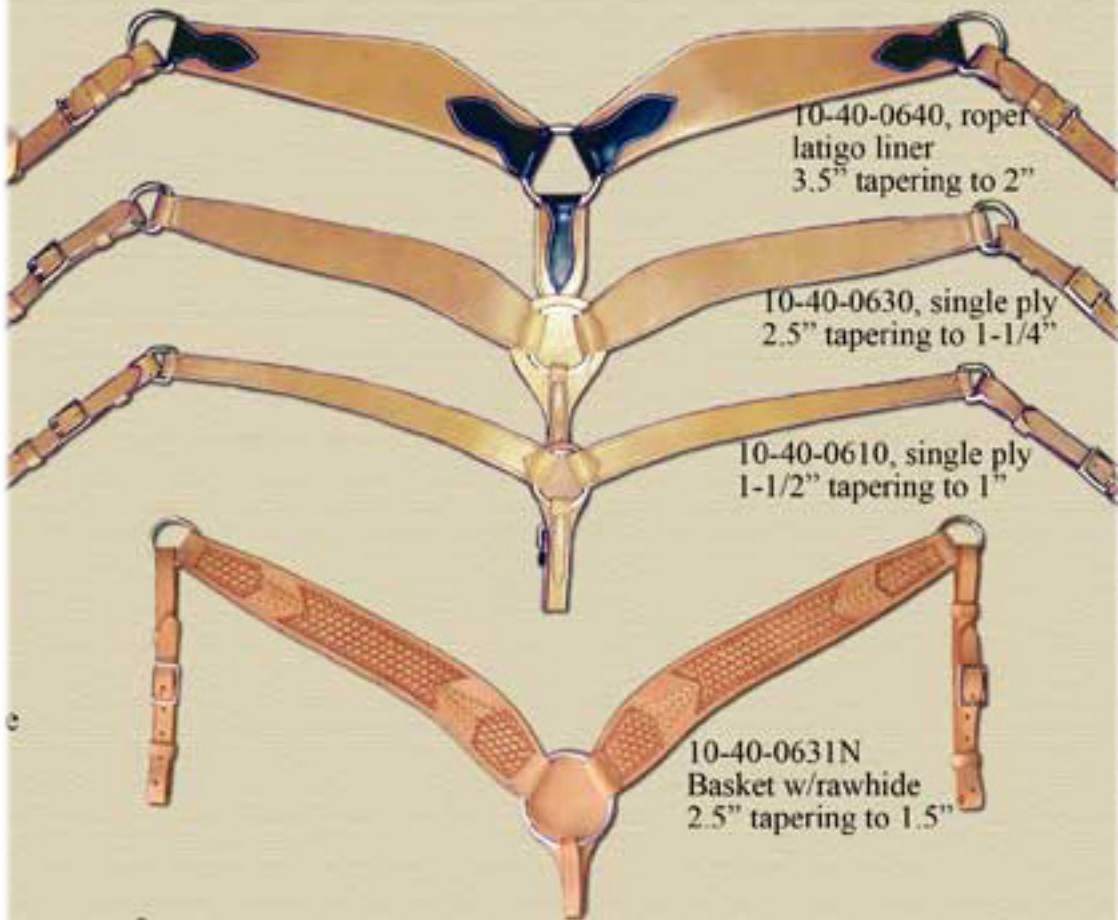

10-80-0101
chin strap
w/rawhide

10-80-0100
chin strap
rawhide &
horsehair

10-30-0420
Tiedown,
chap leather lined

Bosal Hanger
10-05-0500 - 1/2"

10-40-0640, roping
latigo liner
3.5" tapering to 2"

10-40-0630, single ply
2.5" tapering to 1-1/4"

10-40-0610, single ply
1-1/2" tapering to 1"

10-40-0631N
Basket w/rawhide
2.5" tapering to 1.5"

05-80-0005
Rasp case

05-80-0010
Saddle Horn wrap
2" wide, 5.5' avg length

Slobber straps

05-50-0110 - skirting

05-50-0100 - latigo

05-50-0120 - harness

Bucking roll
Regular profile

BR-2

Bucking roll
Low profile

BR-3

10-50-0600,
12 plait romel rein,
rawhide
nylon core,
8' rein, 4' romel

10-50-0617,
12 plait romel rein,
rawhide
nylon core,
8' rein, 4' romel

10-50-0622
12 plait rawhide
romel rein, natural
and root beer color
nylon core
5/16 x 4' romel
3/16"x8' rein
double strand.

Rawhide bosal,
rawhide core
10-60-0685 - 1/4"
10-60-0690 - 1/2"
10-60-0695 - 5/8"