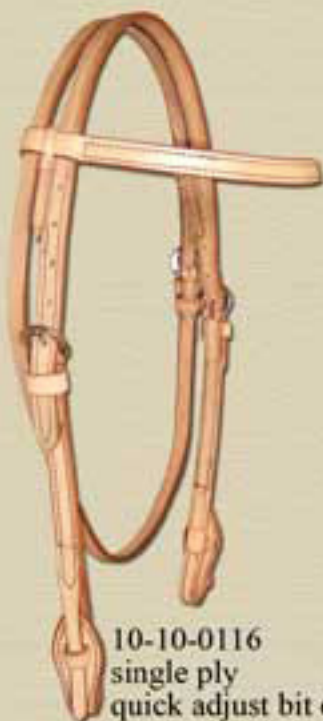

B BAR B
Blackfoot, Idaho

Tack
2012

Volume Discounts: the amounts below are based on regular wholesale prices. This structure may change at our discretion during potential future unstable price conditions.

Order total - \$500.00 - discount 5%
\$750.00 - discount 10%
\$1000.00 - discount 15%
\$1250.00 - discount 20%

Tack closeouts:

For great bargains, see our tack closeout items in the online brochure at www.bbarbwholesale.com. Find them by first clicking on the "pricelists & catalogs" link and then by clicking on the "wholesale pricelists" link. A username and password will be required to view this area. You may contact us for the username and password information.

10-10-0120
single ply
buckle cheeks

10-10-0116
single ply
quick adjust bit end

10-10-0110
single ply
double cheek

10-10-0261
double ply
rawhide crossbraid

10-10-0270N
single ply
basket stamped

10-10-0271N
double ply
basket w/rawhide