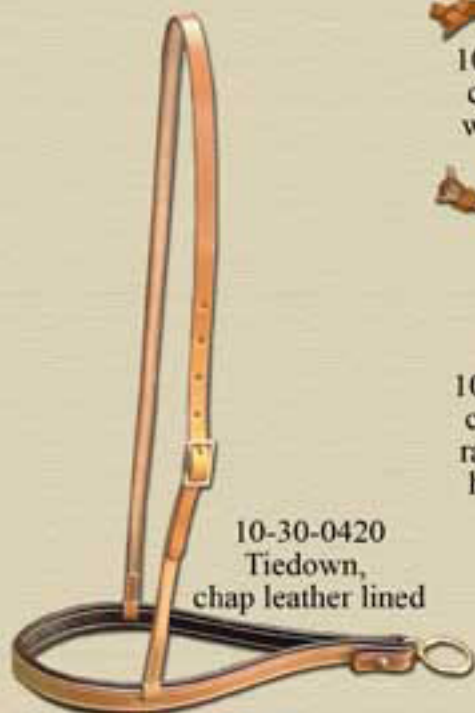

10-10-0120
single ply
buckle cheeks

10-10-0116
single ply
quick adjust bit end

10-10-0110
single ply
double cheek

10-10-0261
double ply
rawhide crossbraid

10-10-0270N
single ply
basket stamped

10-10-0271N
double ply
basket w/rawhide

10-10-0277N
double ply
basket stamped

10-10-273N
double ply
basket stamped

10-10-0276N
double ply
basket stamped

10-10-0220
single ply
rawhide v-braid
double cheeks

10-10-0115
single ply
double cheeks

10-10-0300
Sidepull-3/4", rope nose

10-80-0101
chin strap
w/rawhide

10-80-0100
chin strap
rawhide &
horsehair

10-30-0420
Tiedown,
chap leather lined

Bosal Hanger
10-05-0500 - 1/2"

10-40-0640, roping
latigo liner
3.5" tapering to 2"

10-40-0630, single ply
2.5" tapering to 1-1/4"